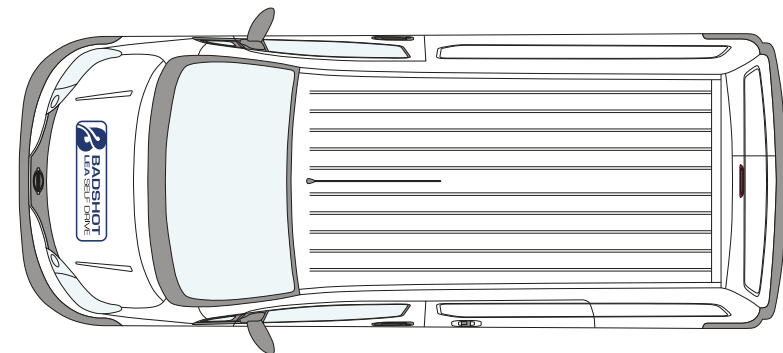

Nissan NV200 Maxi Van

Weights

Payload 728 KG

GVM (Gross vehicle mass) 2000 KG

Dimensions (interior)

Load length 2040 mm

Load width 1500 mm

Load height 1358 mm

Distance between wheel arches 1220 mm

Dimensions (exterior)

Overall length of vehicle 4400 mm

Overall width of vehicle 2011 mm

Overall height of vehicle 1860 mm

Rear door / Aperture height 1228 mm

Rear door / Aperture width 1262 mm

Engine / Fuel

Engine capacity 1461 cc

Approximate MPG 50 MPG

Fuel Diesel

*Payload must be confirmed with manufacturer's brochure ref directive 95/48/EC

Please note: Load dimensions and payloads do not include any areas lost or weight gained through the addition of plying. These plying dimensions can differ between manufacturers.